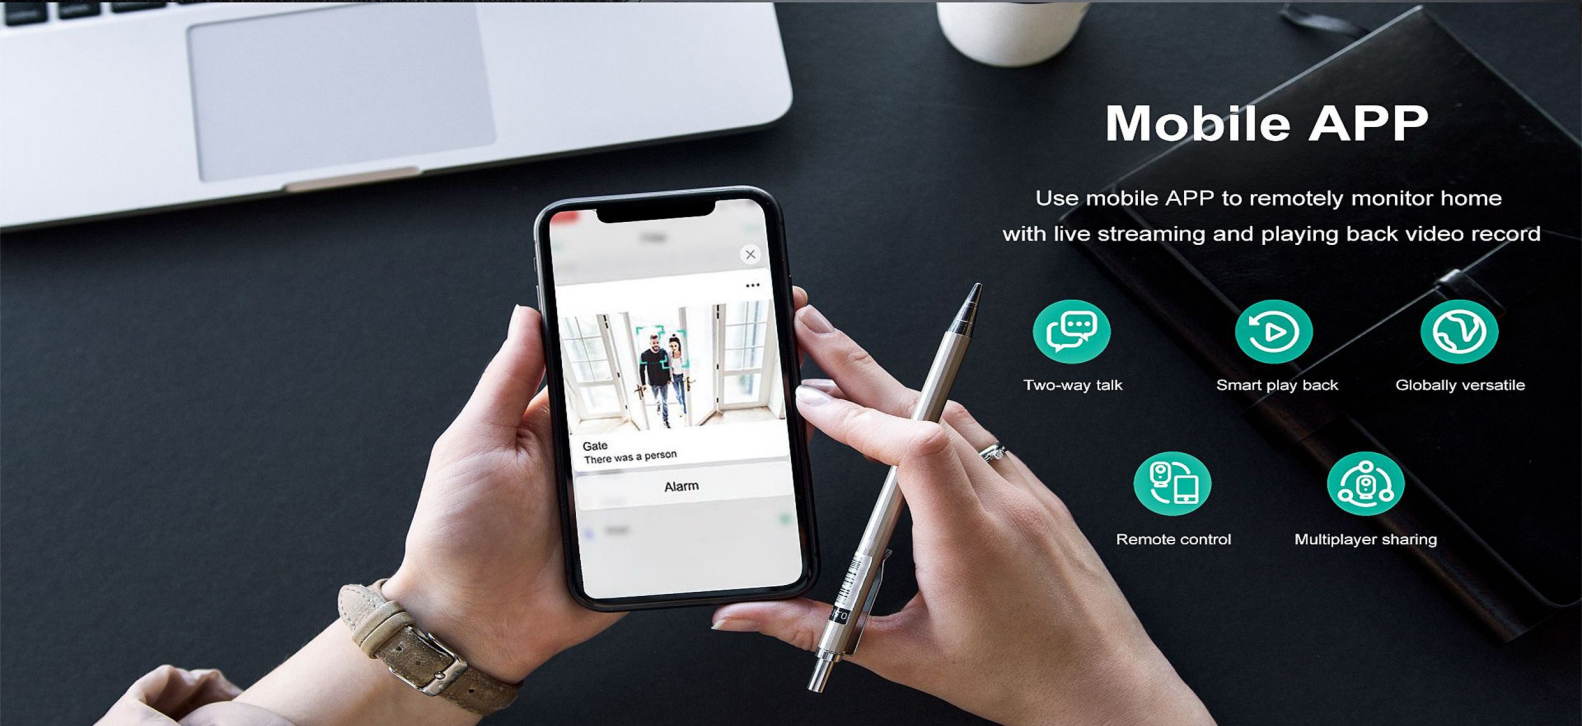

## Mobile APP

Use mobile APP to remotely monitor home with live streaming and playing back video record

Two-way talk

Smart play back

Globally versatile

Remote control

Multiplayer sharing

# Camera share management

Through the APP can share the camera to friends and family to use together, family and friends can sweep the code to get part of the use of permissions, simple and fast

Sweep code sharing