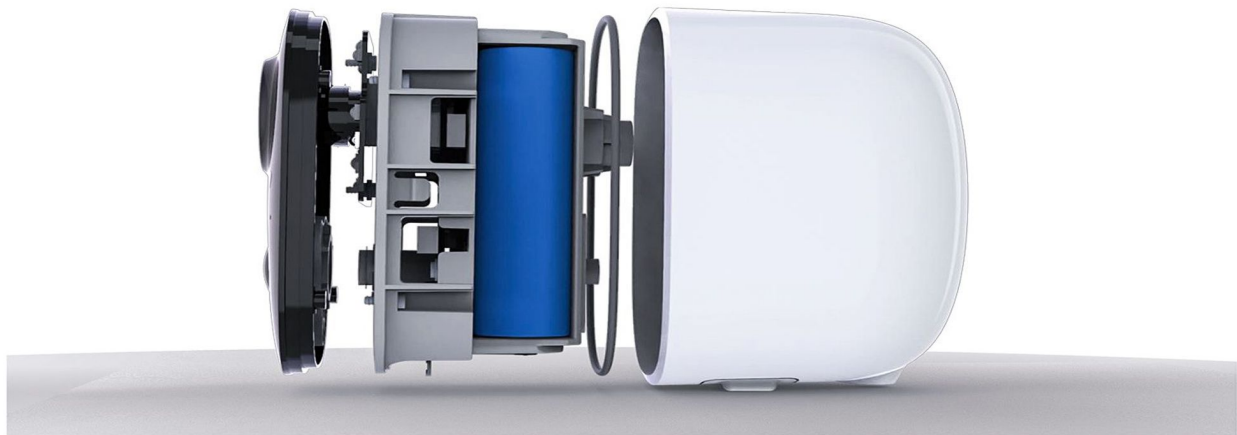

Long-lasting protection

Built-in 5200mAh ultra-strong lithium power, battery capacity is higher than similar product standards, charging for 10 hours, providing up to **7 days** protection.

5200mAh Large capacity

USB Charging