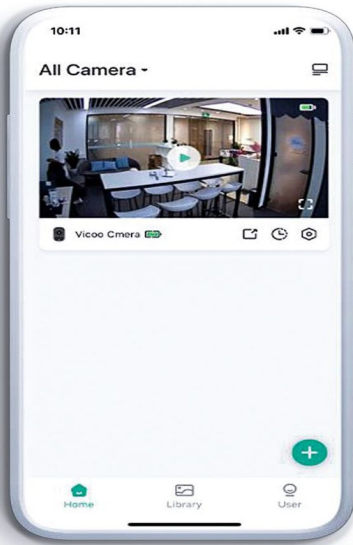

## Mobile APP

Use mobile APP to remotely monitor home with live streaming and playing back video record

Two-way talk

Smart play back

Globally versatile

Remote control

Multiplayer sharing

# Camera share management

Through the APP can share the camera to friends and family to use together, family and friends can sweep the code to get part of the use of permissions, simple and fast

Sweep code sharing