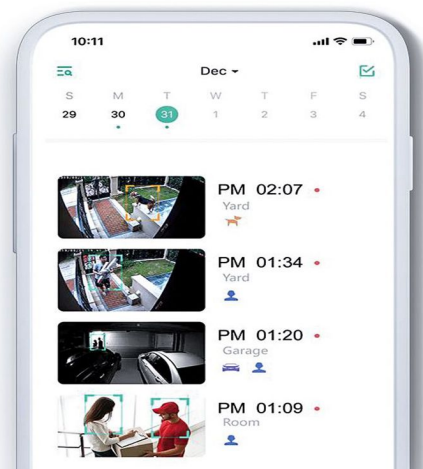

### Object recognition and behavior analysis

Artificial intelligence algorithms that intelligently identify objects such as people, vehicles, pets, packages, and analyze their behavior. Intimate refinement of analysis results (passing, staying, leaving, etc.) Instant push to APP, easy to monitor even at the far place.

Human recognition

Vehicle identification

Pet identification

Package identification

## Monitor area

- Custom monitor area, mobile APP accurately draws the area. Filtering out-of-area unrelated information during the push process Focus on key area.

## Smart push

Monitoring target through APP settings, cloud AI systems only identify the corresponding target when the message push.

Push strangers or family events

Push pet activity

Package pick-up and drop-off reminders