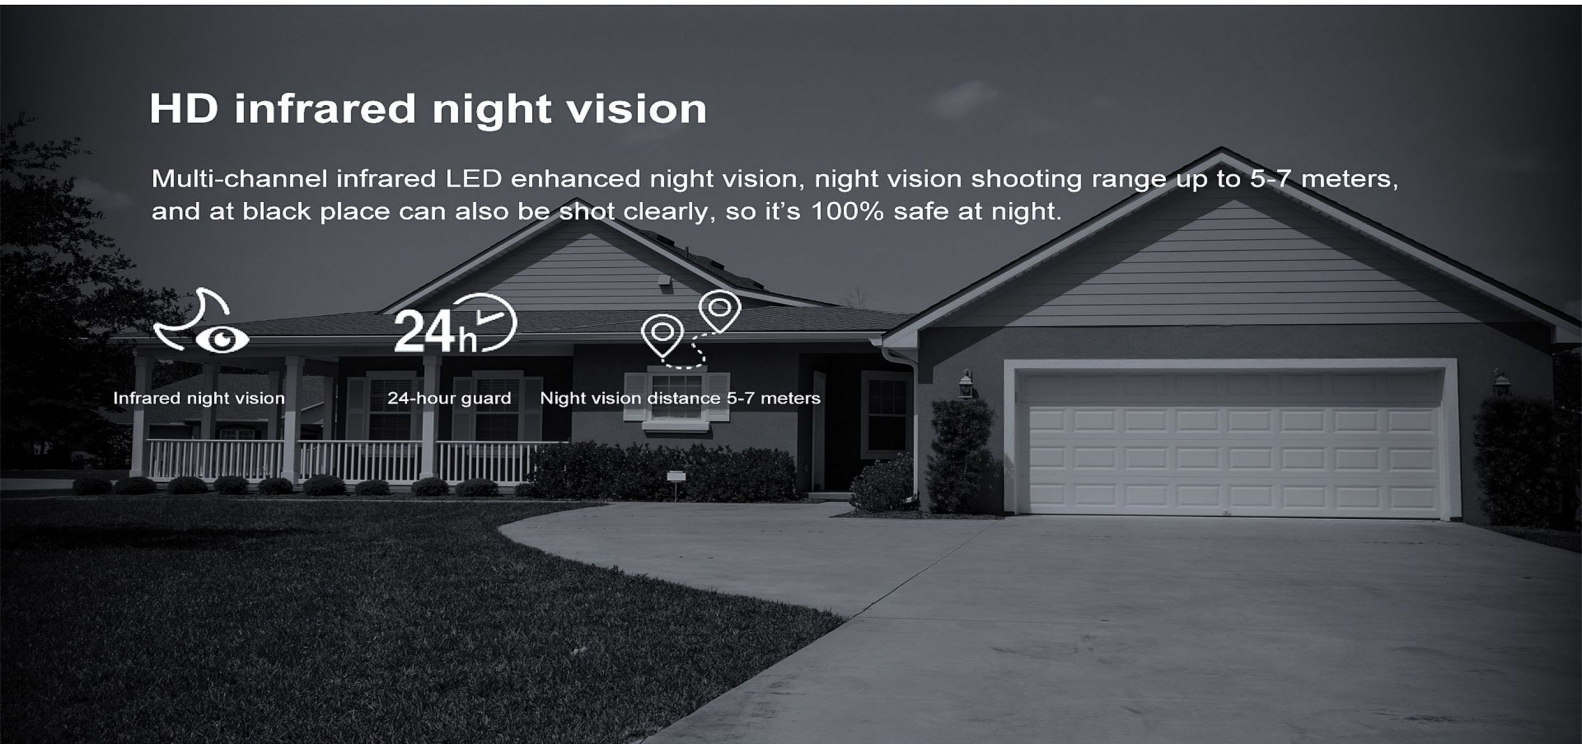

## HD infrared night vision

Multi-channel infrared LED enhanced night vision, night vision shooting range up to 5-7 meters, and at black place can also be shot clearly, so it's 100% safe at night.

Infrared night vision

## Mobile APP

Use mobile APP to remotely monitor home with live streaming and playing back video record

Two-way talk

Smart play back

Globally versatile

Remote control

Multiplayer sharing