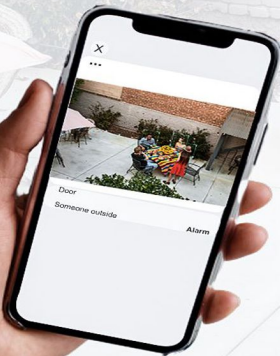

### Object recognition and behavior analysis

Artificial intelligence algorithms that intelligently identify objects such as people, vehicles, pets, packages, and analyze their behavior. Intimate refinement of analysis results (passing, staying, leaving, etc.) Instant push to APP, easy to monitor even at the far place.

Human recognition

Vehicle identification

Pet identification

Package identification

## Monitor area

- Custom monitor area, mobile APP accurately draws the area. Filtering out-of-area unrelated information during the push process Focus on key area.

## Smart push

Monitoring target through APP settings, cloud AI systems only identify the corresponding target when the message push.

Push strangers or family events

Push pet activity

Package pick-up and drop-off reminders