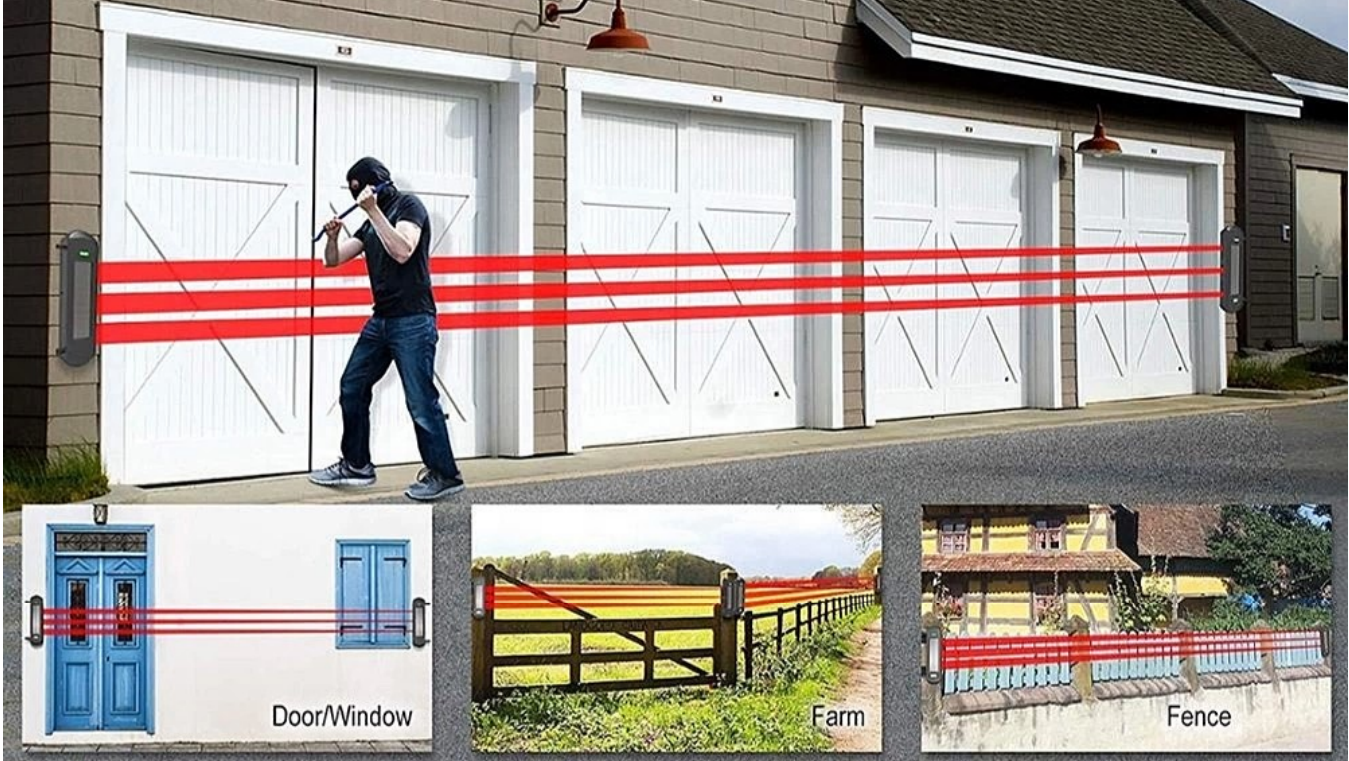

## SOLAR&WIRELESS BEAM SENSOR

**Batteries Can Be Charged Even In Cloudy Or Rainy Days!!!**

# WIDER APPLICATION RANGE