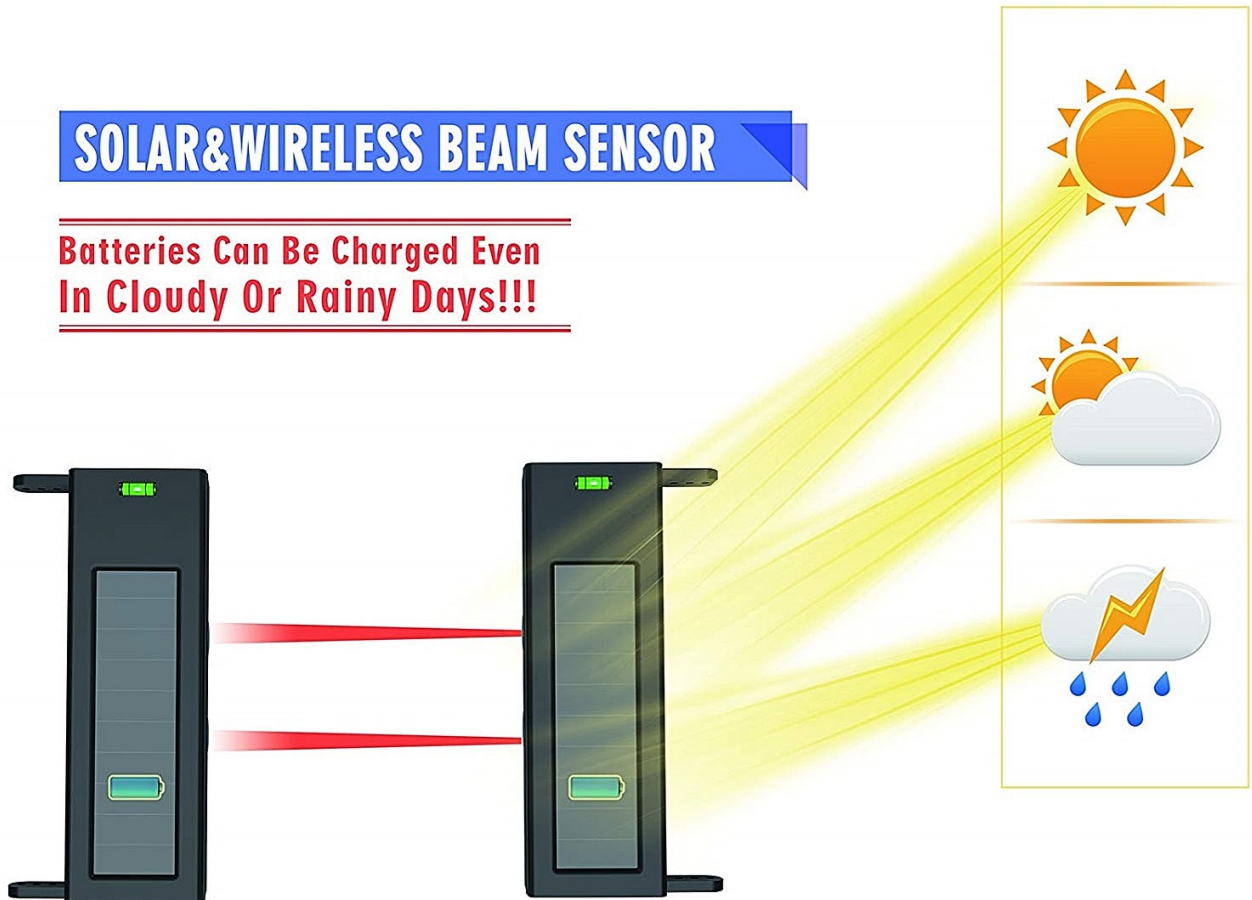

## SOLAR&WIRELESS BEAM SENSOR

**Batteries Can Be Charged Even In Cloudy Or Rainy Days!!!**