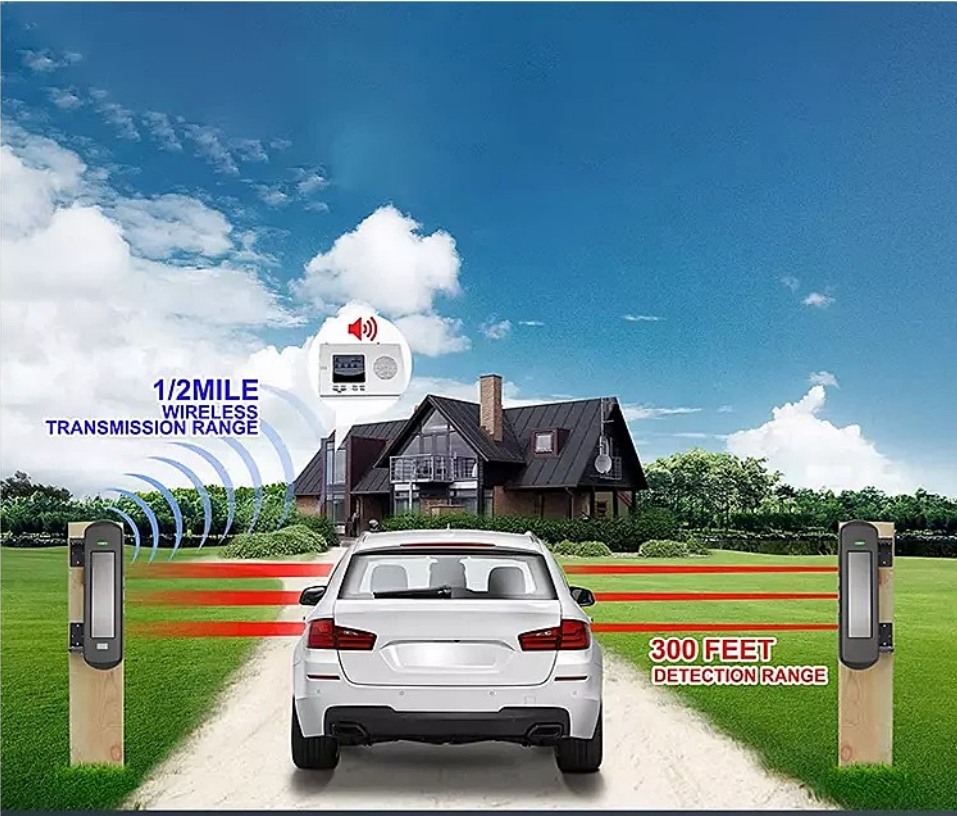

ALERT YOU AT ANY TIME OTHERS ENTER YOUR PROPERTY