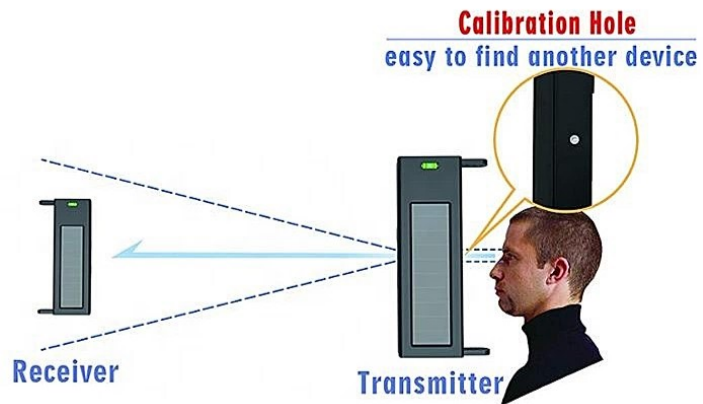

Easy to align with each other

A