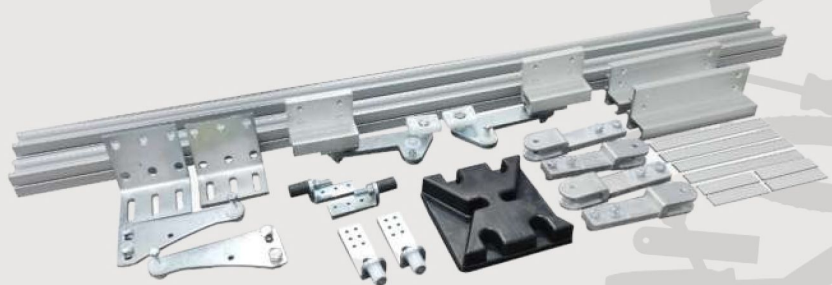

# 5-TL

**Folding out Trackless Bracket Standard Set**

**Support Trackless Folding Gate Length up to 12' (feet) to 20' (feet)**

(Not Include Motor)

- For Stainless Steel Gate.
- For Fully Aluminium Gate.
- For Mount Steel Gate.
- Supports ALL KIND Auto Gate System.

**TRACKLESS SYSTEM KIT INCLUDE**

① Stopper Pin x2 pcs

② Floor Closer x1 pcs

③ Adjustable LC Bracket x2 pcs

④ TL Track - 200mm x2 pcs

⑤ Turning Bracket - 100mm x2 set

⑥ Long Bar Join x4 pcs

⑦ Opening Stopper x2 pcs

# 5-TL Black

Folding out Trackless Bracket Standard Set

Support Trackless Folding Gate Length up to 12' (feet) to 20' (feet)

(Not Include Motor)

- For Stainless Steel Gate.
- For Fully Aluminium Gate.
- For Mount Steel Gate.
- Supports ALL KIND Auto Gate System.

## TRACKLESS SYSTEM KIT INCLUDE

① Stopper Pin x2 pcs

② Floor Closer x1 pcs

③ Adjustable LC Bracket x2 pcs

④ TL Track - 200mm x2 pcs

⑤ Turning Bracket - 100mm x2 set

⑥ Long Bar Join x4 pcs

⑦ Opening Stopper x2 pcs