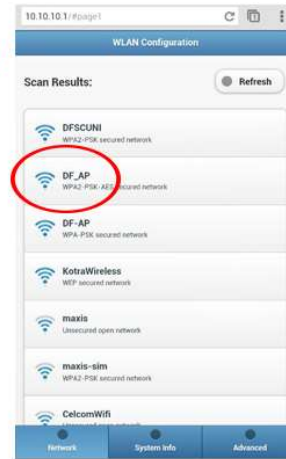

Use your smart phone to connect fronti-xxxx wifi

1.

Open browser type http://10.10.10.1 to enter the alarm configuration setup

2.

select bottom network tap

3.

connect your modem/router wifi

4.

key in your modem/router wifi password, and wait for system reboot

5.

after reboot will show station mode network successful

6.

7.