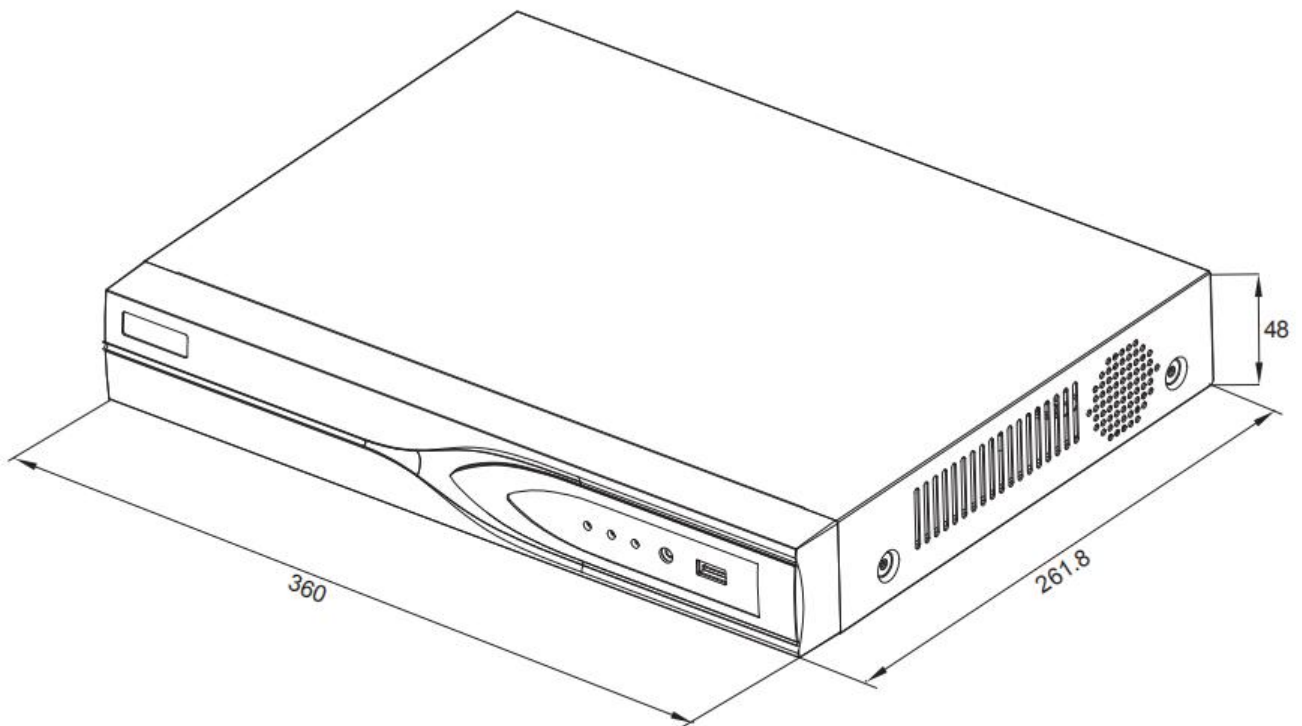

rical Perfo rmanc e		3.3A	1.875A(POE)	3.3A	1.875A(POE)	3.3A	1.875A(POE)
	Working Temperature	-10°C--+55°C					
	Working Humidity	10%--90%					
	Consumption	6W (Not Include HDD, without POE)					

1.5 Dimensions