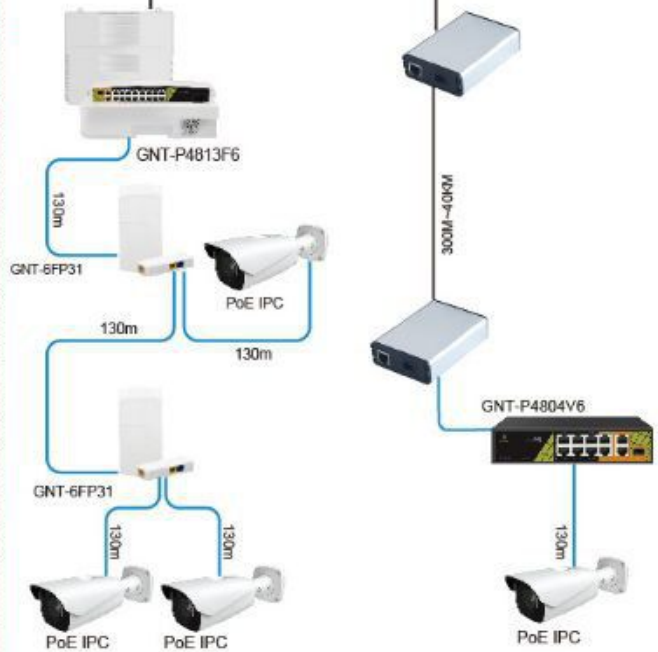

5 Times Cascade Reduce Cable

*Yellow RJ Port support af/at 30W

*Blue RJ Port support bt 60W

*Genata bt protocol PoE Switch support cascade 1-5 times

*The normally PoE Switch support cascade 3 times with 1pc Camera

60W output need the
PoE Switch support bt protocol

PoE Synthesis Separation Converter

1 Cable into 2 Cameras

Instalation diagram: Model: GNT-5313AB

Integrated Wiring

PoE synthesis separation converter
Max Transmission distance is **220m**

1 Cable into 2 Cameras

PoE++ Extend Switch
Max Transmission distance is **600m**

Installation diagram: