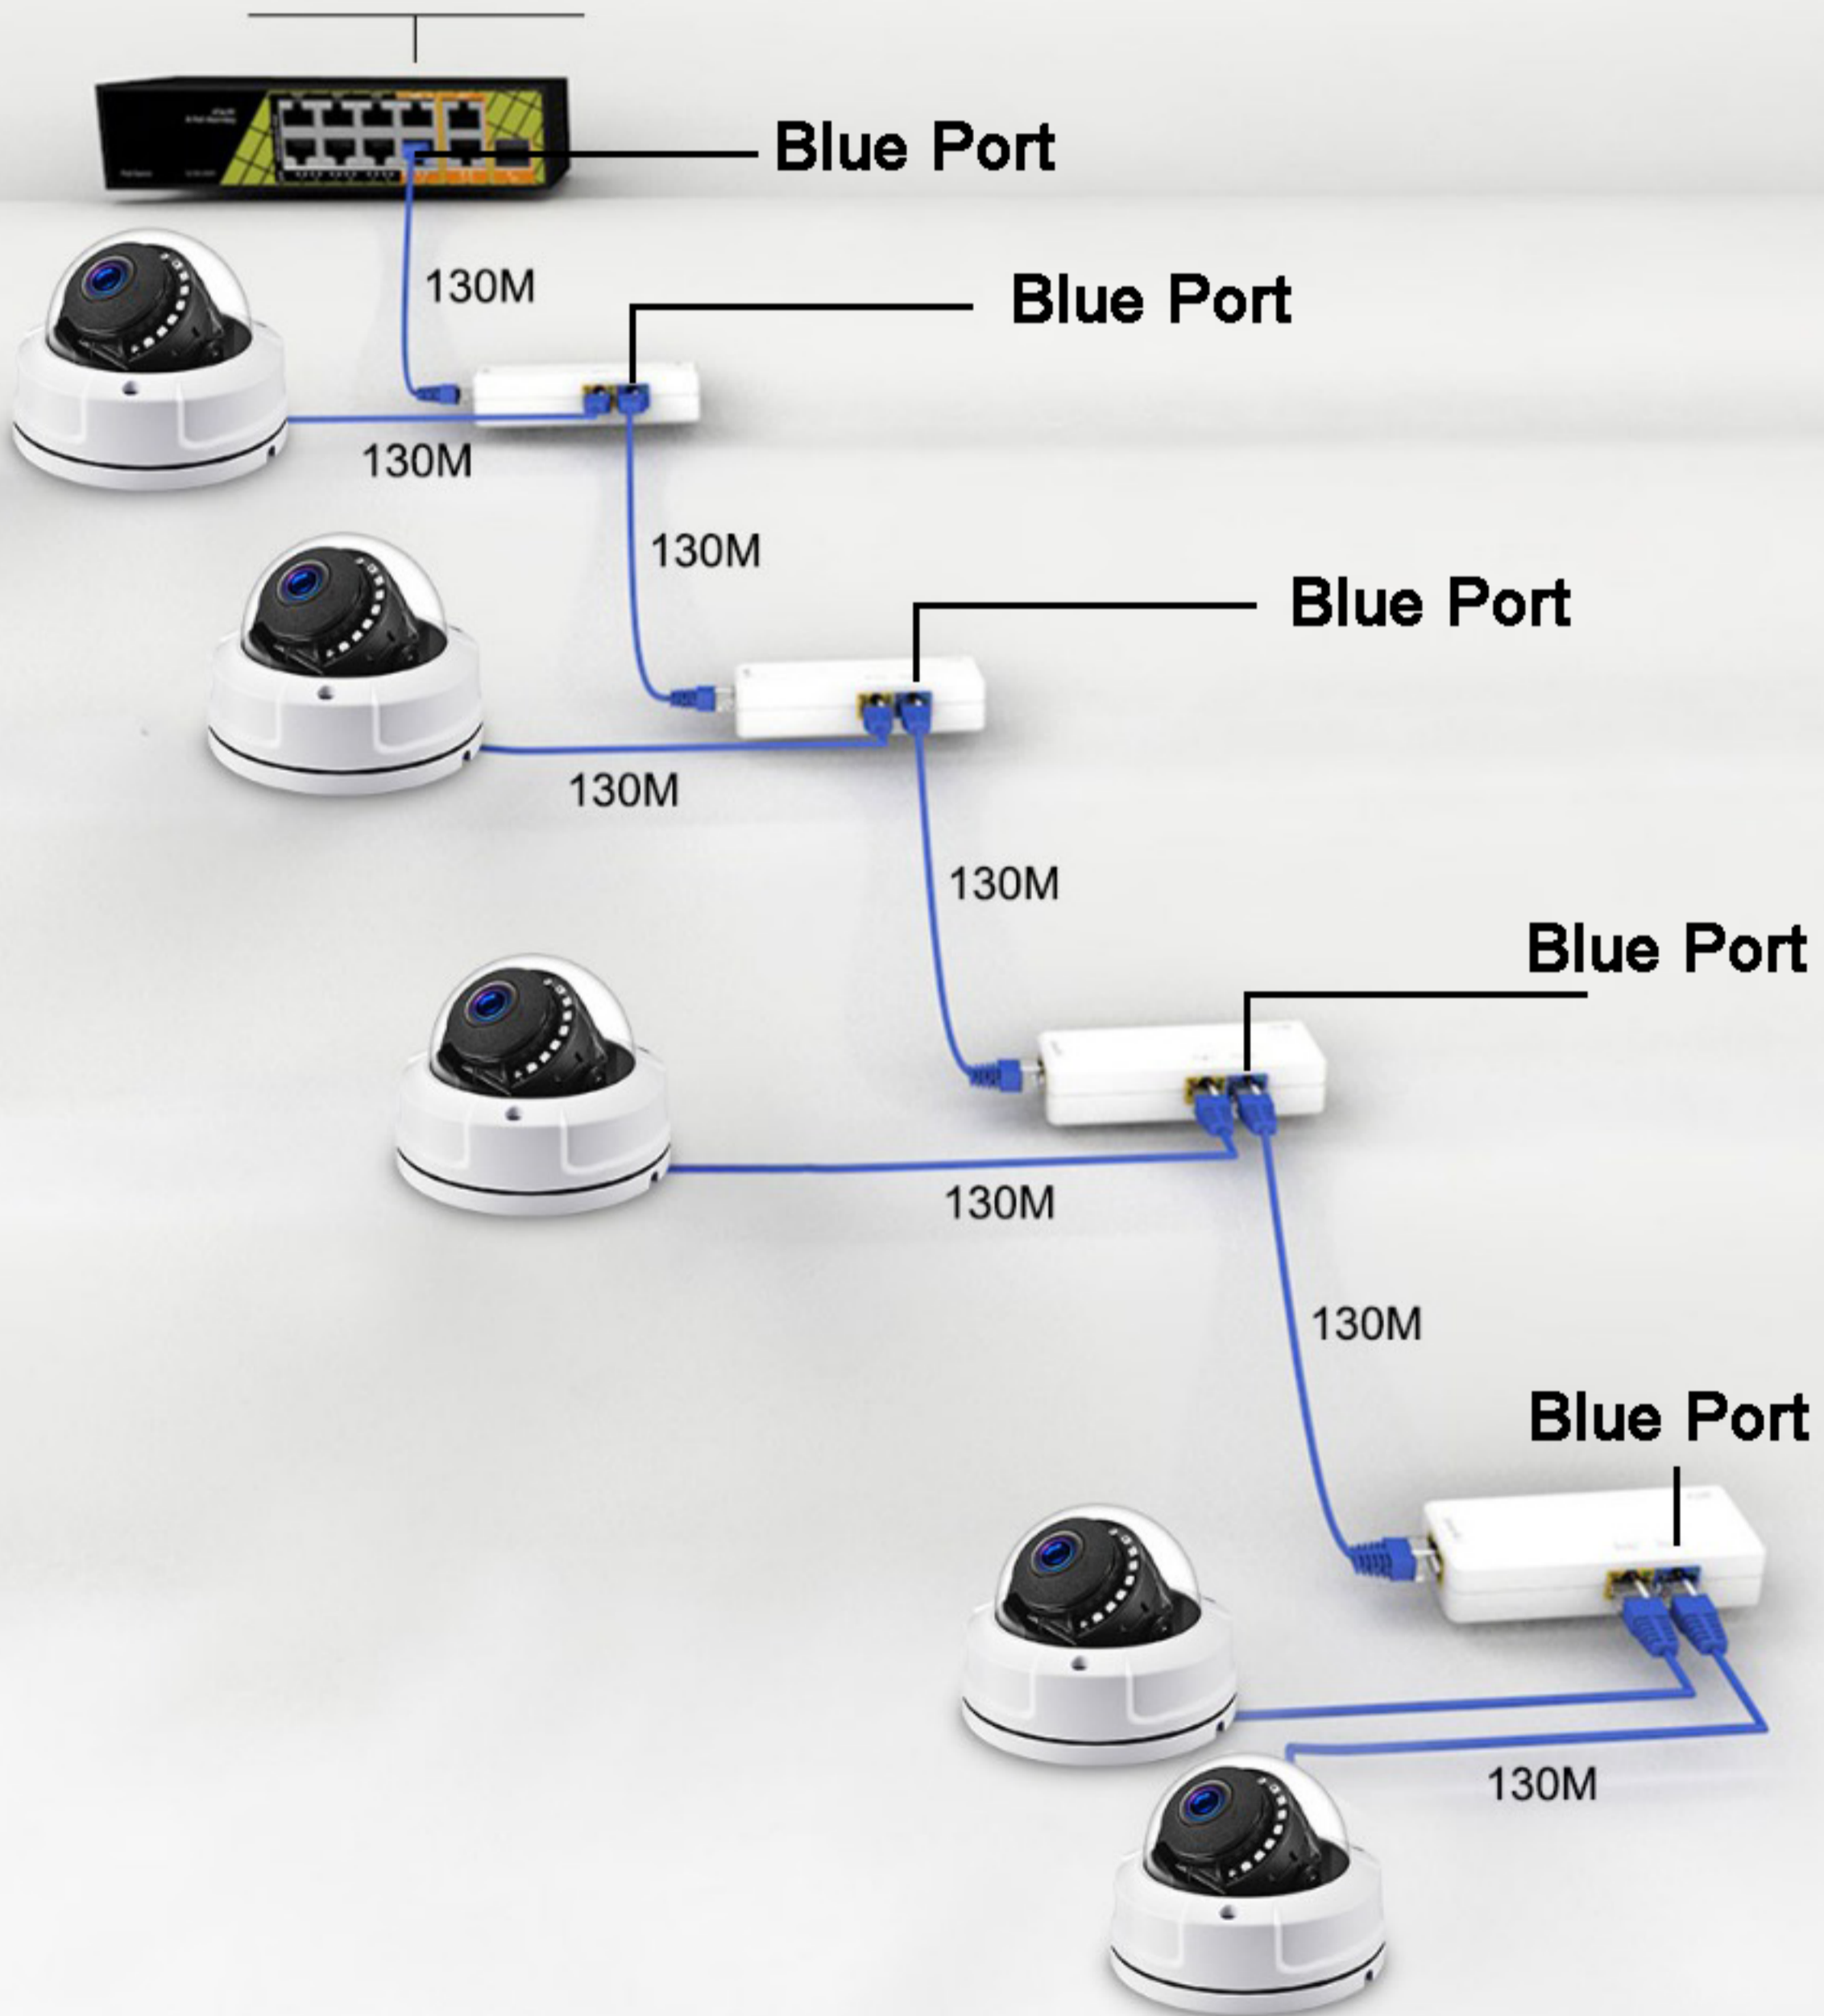

5 Times Cascade Reduce Cable

*Yellow RJ Port support af/at 30W

*Blue RJ Port support bt 60W

*Genata bt protocol PoE Switch support cascade 1-5 times

*The normally PoE Switch support cascade 3 times with 1pc Camera

60W output need the
PoE Switch support bt protocol

PoE Synthesis Separation Converter

1 Cable into 2 Cameras

Instalation diagram: Model: GNT-5313AB

Integrated Wiring

PoE synthesis separation converter
Max Transmission distance is **220m**

1 Cable into 2 Cameras

PoE++ Extend Switch
Max Transmission distance is **600m**

Installation diagram: