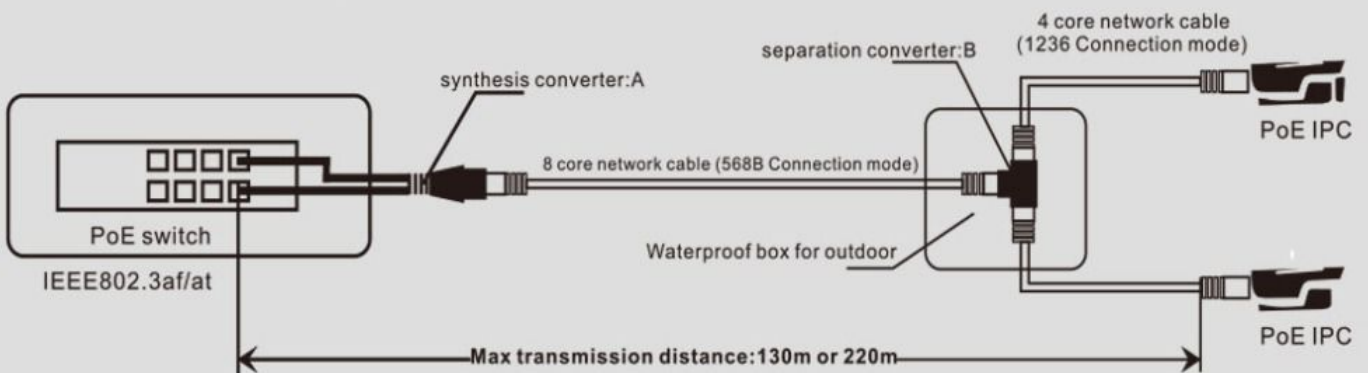

5 Times Cascade Reduce Cable

*Yellow RJ Port support af/at 30W

*Blue RJ Port support bt 60W

*Genata bt protocol PoE Switch support cascade 1-5 times

*The normally PoE Switch support cascade 3 times with 1pc Camera

60W output need the
PoE Switch support bt protocol

PoE Synthesis Separation Converter

1 Cable into 2 Cameras

Instalation diagram: Model: GNT-5313AB

Integrated Wiring

PoE synthesis separation converter
Max Transmission distance is **220m**

1 Cable into 2 Cameras

PoE++ Extend Switch
Max Transmission distance is **600m**

Installation diagram: