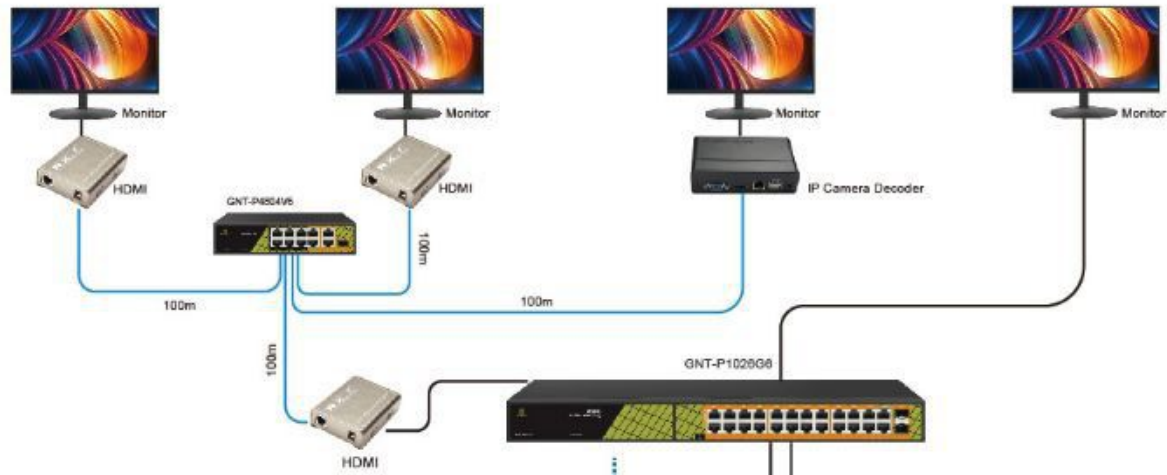

5 Times Cascade Reduce Cable

*Yellow RJ Port support af/at 30W

*Blue RJ Port support bt 60W

*Genata bt protocol PoE Switch support cascade 1-5 times

*The normally PoE Switch support cascade 3 times with 1pc Camera

60W output need the
PoE Switch support bt protocol

PoE Synthesis Separation Converter

1 Cable into 2 Cameras

Instalation diagram: Model: GNT-5313AB

Integrated Wiring

PoE synthesis separation converter
Max Transmission distance is **220m**

1 Cable into 2 Cameras

PoE++ Extend Switch
Max Transmission distance is **600m**

Installation diagram: