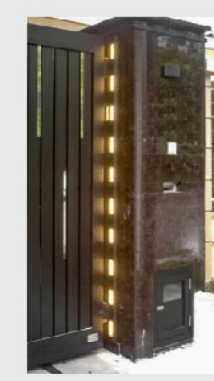

# SPECIAL ADDITION

SUITABLE FOR ALL TYPE GATE

TRACKLESS FOLDING GATE

TRACKLESS SLIDING GATE

SWINGS GATE

SLIDING GATE

FULLY PILLAR

SIDE GATE

LED LIGHT [ PILLAR ]

BUILT-IN GATE

TNB METER DOOR

GARBAGE COMPARTMENT DOOR

SAJ METER DOOR

Smart Camera Type

View from Control APP

Door Button