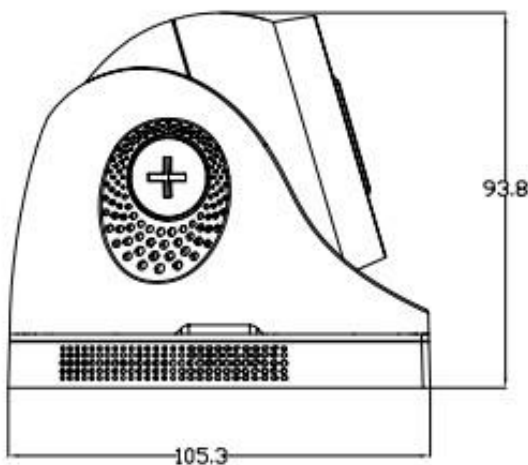

8MP PoE

Dual-light Dome IP Camera HX Series

IPC-HX8580PNF-IR2R-PAT

Introduction

IPC-HX8580PNF-IR2R-PAT is a Dome network camera, suitable for places with low or no light conditions and high definition image quality, such as roads, warehouses, underground parking lots, bars, pipelines, parks, etc.

Human Detect
Spotlight

Dimension

Main Features

HD Lens

PoE

Multi-Platform
Support

IR night
vision

Human detection

General

Temperature	-10°C- + 60°C
Humidity	10%-90% RH
Power	DC12V±10%/POE
IR Range	2*White Light 2*InfraredLight,"IR2":20-30 meters
Consumption	MAX 4W
Material	ABS plastic
waterproof	N/A
Weight	Around 216g
Dimension	Φ105mm*95mm