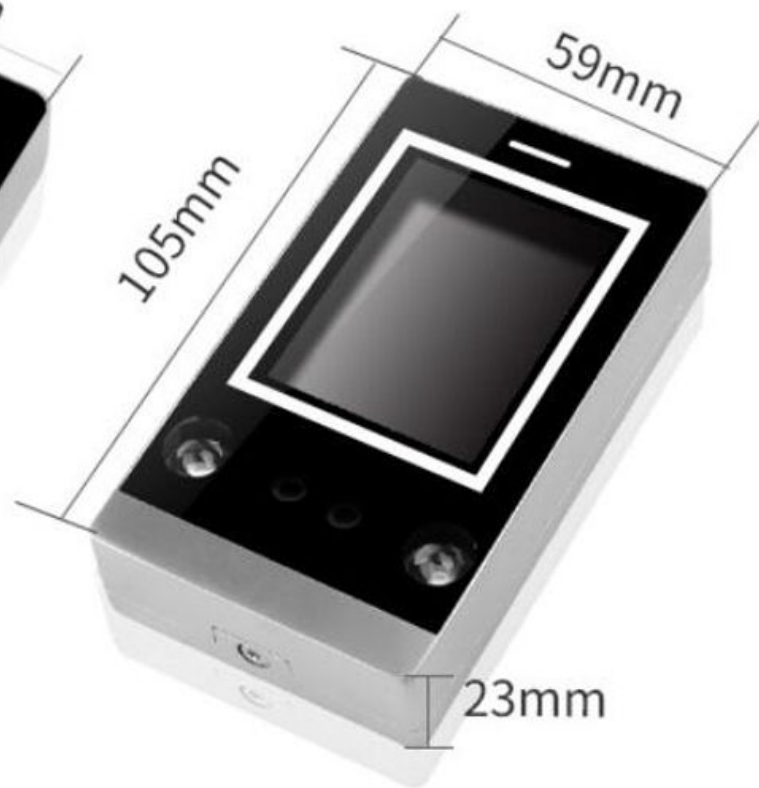

# New generation of multi-function facial recognition Standalone Access Controller and Reader

---

Suitable for access control applications in offices, residential communities, villa, banks and prisons.

WG26 output/input

Anti  
vandal

Facial recognition area

Double color LED lights

## Product presentation

Metal case, anti-vandal

Multi-function standalone access controller and reader,

WG26 output/Input

Capacity: 1000 facial users, 10,000cards

Access ways: facial recognition, card