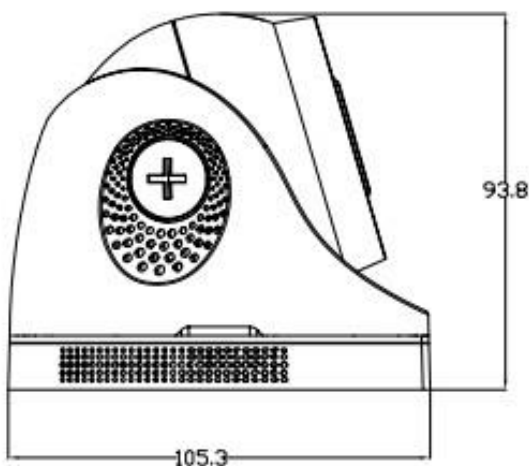

3MP PoE

Dual-light Dome IP Camera HX Series

IPC-HX8330PGH-IR2R-PAT

Introduction

IPC-HX8330PGH-IR2R-PAT is a Dome network camera, suitable for places with low or no light conditions and high definition image quality, such as roads, warehouses, underground parking lots, bars, pipelines, parks, etc.

Human Detect Spotlight

Dimension

Main Features

HD Lens

PoE

Multi-Platform Support

IR night vision

Human detection

General

Temperature	-10°C- + 60°C
Humidity	10%-90% RH
Power	DC12V±10%/POE
IR Range	2*White Light 2*InfraredLight,"IR2":20-30 meters
Consumption	MAX 4W
Material	ABS plastic
waterproof	N/A
Weight	Around 216g
Dimension	Φ105mm*95mm