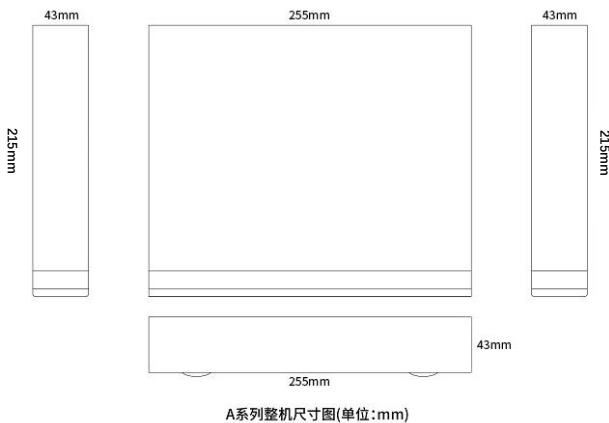

1*SATA

NVR AY Series

NVR8908AY-SKL

Introduction

NVR8908AY-SKL is an 8-channel POE 1*disk network HD hard disk recorder developed by our company. It supports a variety of intelligent functions such as human, face, car, and so on, Both as NVR for local independent work, but also networking to form a security system. Widely used in finance, telecommunications, transportation, electricity, education, water conservancy and other areas of security prevention.

Dimension

Main Features

Play back by face ID

Play back by car shape

HDMI 4K

VGA

ONVIF

Automatic networking

| | |
|--------------|--------------------------|
| Temperature | 0 °C - + 55 °C |
| Humidity | 10% -90% RH |
| Power supply | 48V/2.5A |
| Consumption | <10W(Without HDD) |
| Weight | Around 0.7KG |
| Dimension | 255(L)* 215mm(W)*43mm(H) |