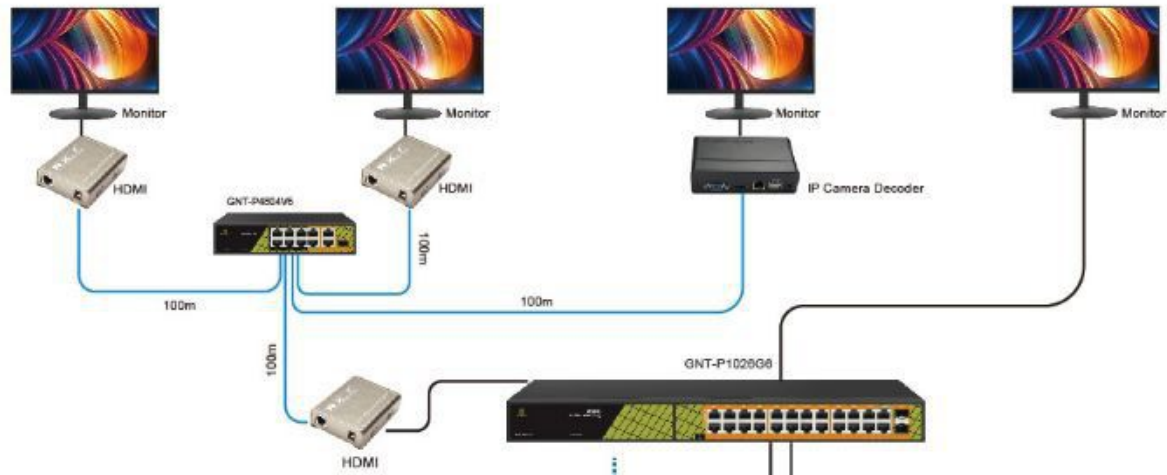

## 5 Times Cascade Reduce Cable

\*Yellow RJ Port support af/at 30W

\*Blue RJ Port support bt 60W

\*Genata bt protocol PoE Switch support cascade 1-5 times

\*The normally PoE Switch support cascade 3 times with 1pc Camera

60W output need the  
PoE Switch support bt protocol

# Integrated Wiring

**PoE synthesis separation converter**  
Max Transmission distance is **220m**

**1 Cable into 2 Cameras**

**PoE++ Extend Switch**  
Max Transmission distance is **600m**

## 1 Cable into 2 Cameras

Instalation diagram: Model: GNT-5313AB