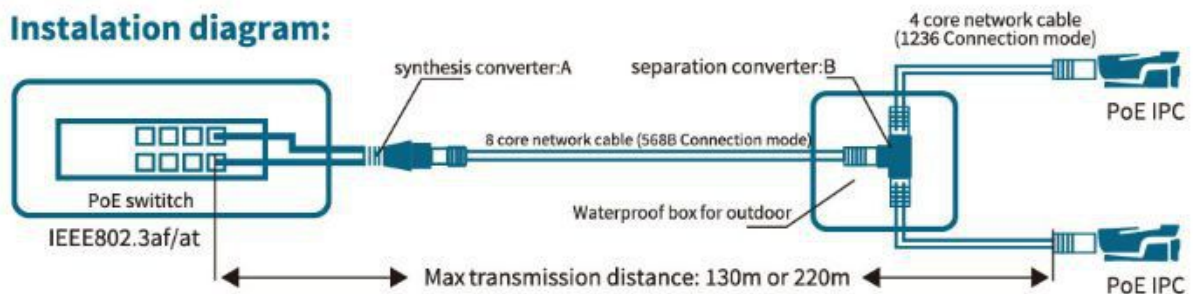

## 5 Times Cascade Reduce Cable

\*Yellow RJ Port support af/at 30W

\*Blue RJ Port support bt 60W

\*Genata bt protocol PoE Switch support cascade 1-5 times

\*The normally PoE Switch support cascade 3 times with 1pc Camera

# Integrated Wiring

**PoE synthesis separation converter**  
Max Transmission distance is **220m**

**1 Cable into 2 Cameras**

**PoE++ Extend Switch**  
Max Transmission distance is **600m**

## Installation diagram:

# PoE Synthesis Separation Converter