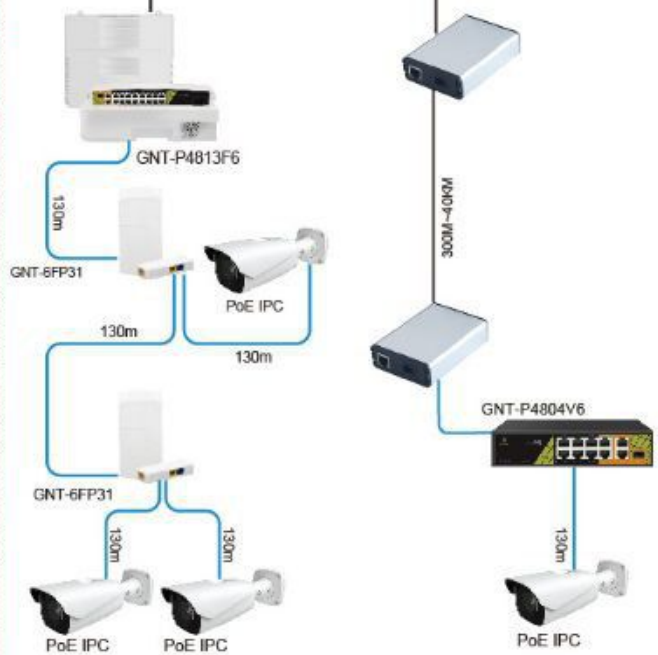

## 5 Times Cascade Reduce Cable

\*Yellow RJ Port support af/at 30W

\*Blue RJ Port support bt 60W

\*Genata bt protocol PoE Switch support cascade 1-5 times

\*The normally PoE Switch support cascade 3 times with 1pc Camera

# Integrated Wiring

**PoE synthesis separation converter**  
Max Transmission distance is **220m**

**1 Cable into 2 Cameras**

**PoE++ Extend Switch**  
Max Transmission distance is **600m**

## Installation diagram:

## 1 Cable into 2 Cameras

Instalation diagram: Model: GNT-5313AB