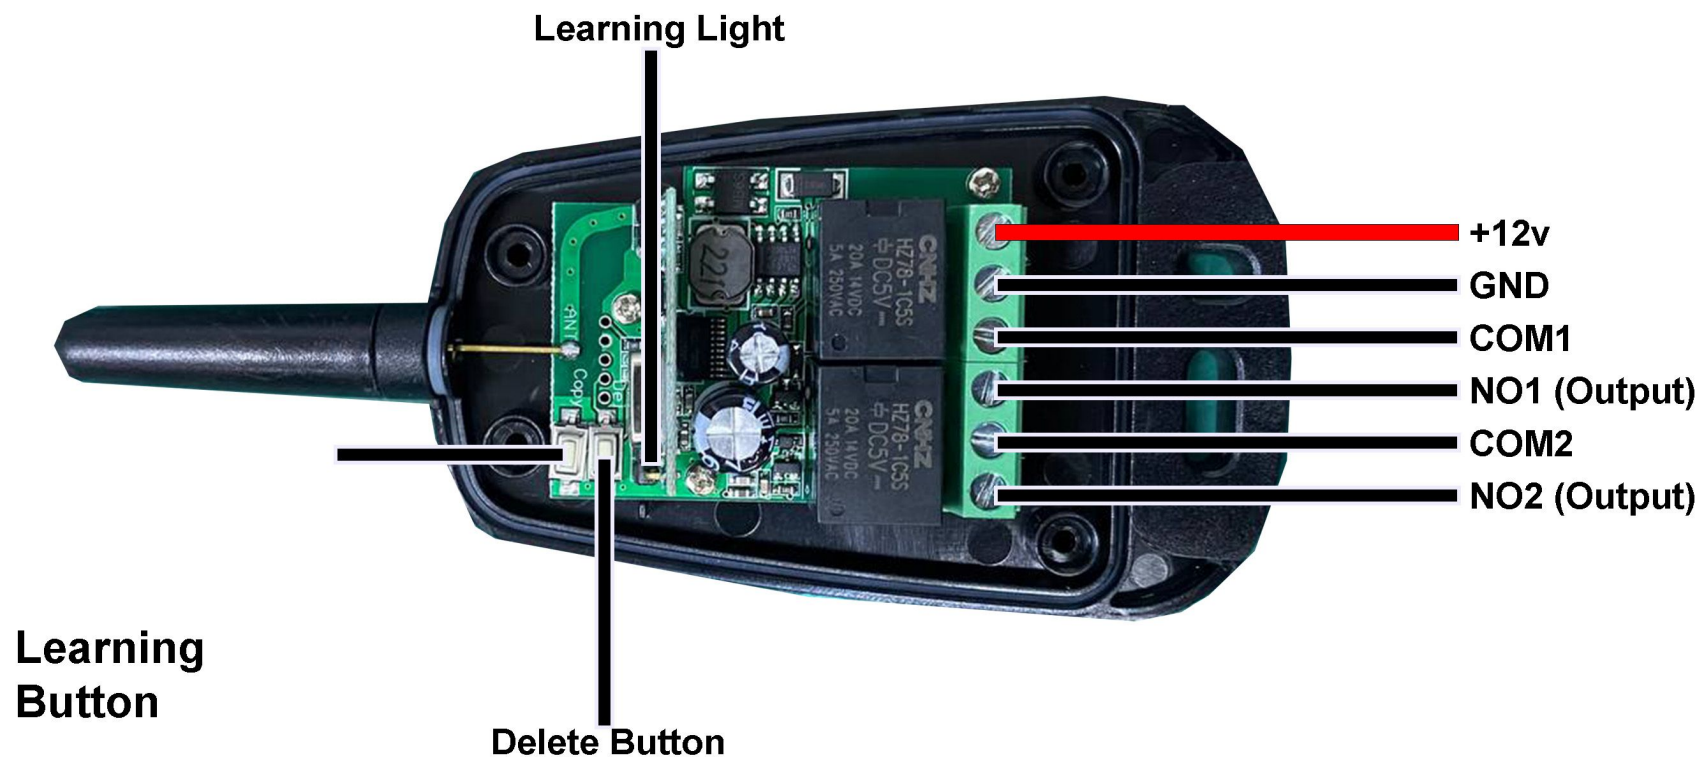

Wiring Diagram Outdoor Receiver YET894-2

Learning Way and Control Mode

Press The Learn Button Time	LED Light Flashes Times	Output Channel	Control Mode
1	1	NO1	Momentary
2	2	NO2	Momentary
3	3	NO1	Toggle
4 Or Above	4	NO2	Toggle

Wiring Diagram Using Siren & Outdoor Receiver YET894-2

Learning Way and Control Mode

Press The Learn Button Time	LED Light Flashes Times	Output Channel	Control Mode
1	1	NO1	Momentary
2	2	NO2	Momentary
3	3	NO1	Toggle
4 Or Above	4	NO2	Toggle