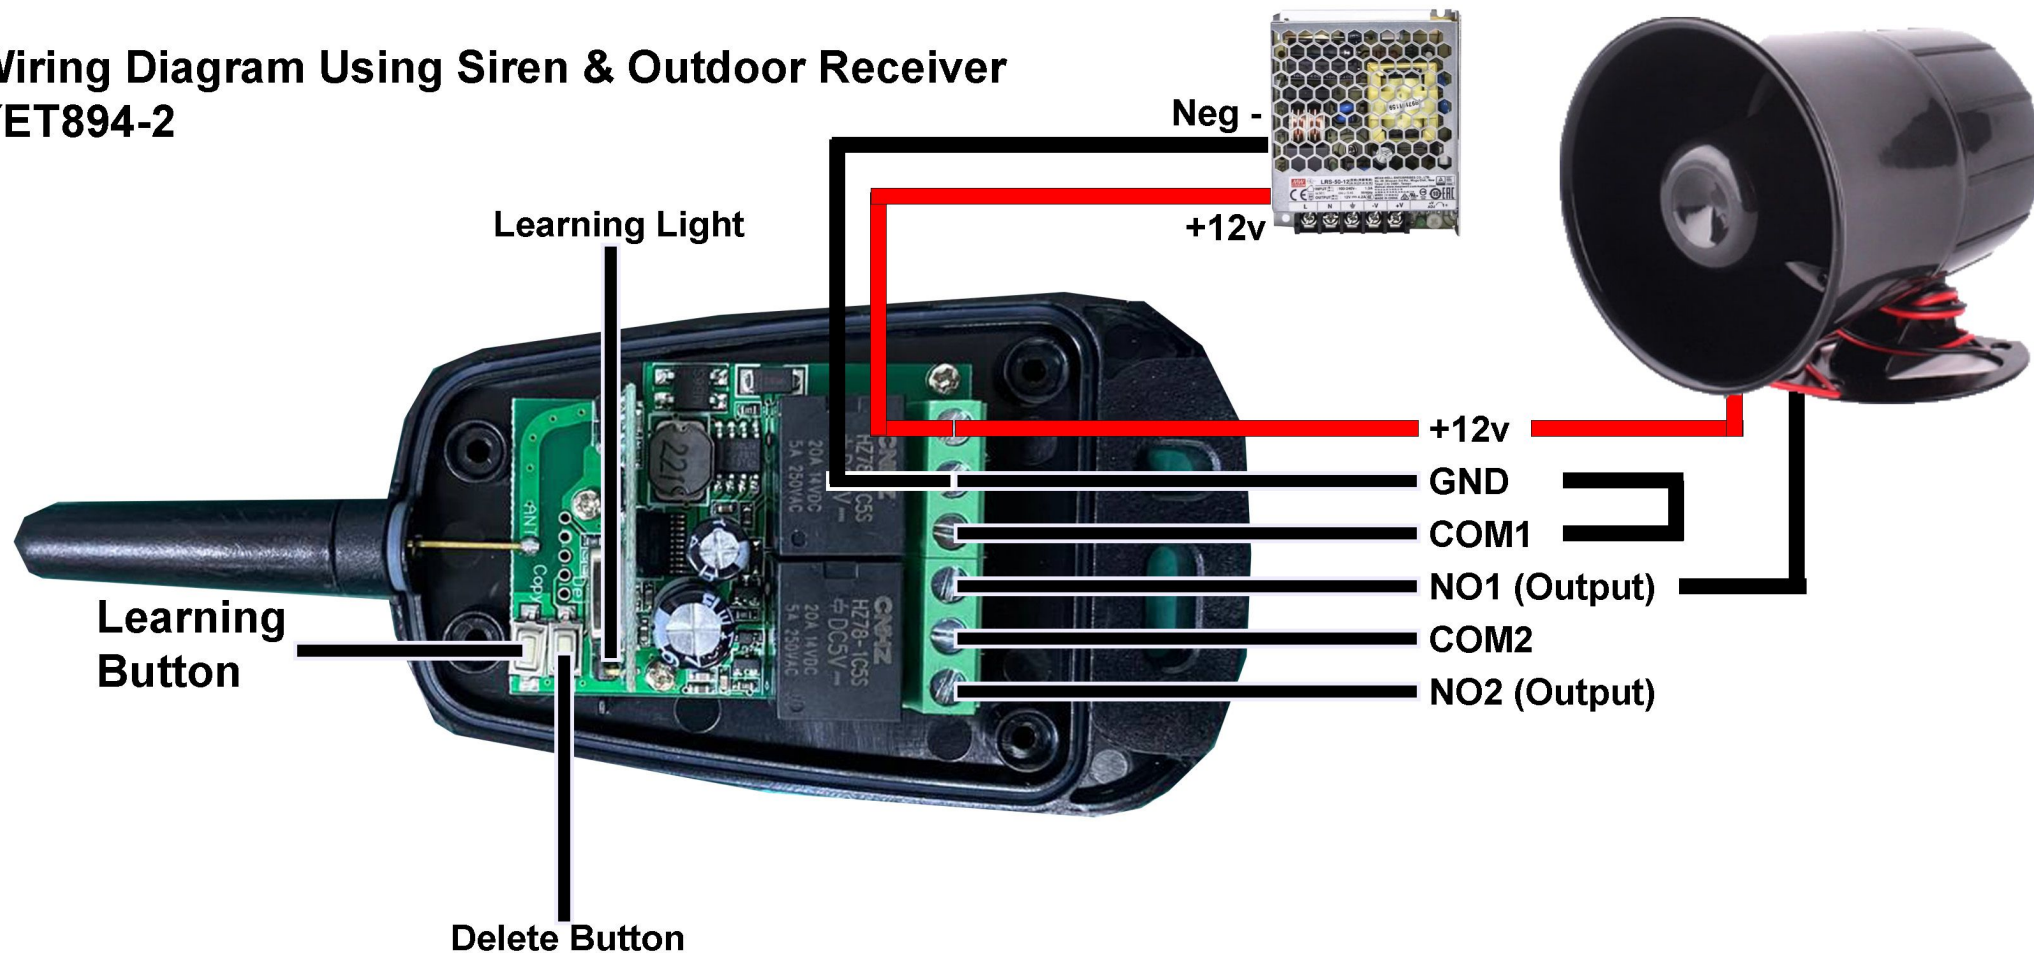

Wiring Diagram Outdoor Receiver YET894-2

Learning Way and Control Mode

Press The Learn Button Time	LED Light Flashes Times	Output Channel	Control Mode
1	1	NO1	Momentary
2	2	NO2	Momentary
3	3	NO1	Toggle
4 Or Above	4	NO2	Toggle

Wiring Diagram Using Siren & Outdoor Receiver YET894-2

Learning Way and Control Mode

Press The Learn Button Time	LED Light Flashes Times	Output Channel	Control Mode
1	1	NO1	Momentary
2	2	NO2	Momentary
3	3	NO1	Toggle
4 Or Above	4	NO2	Toggle