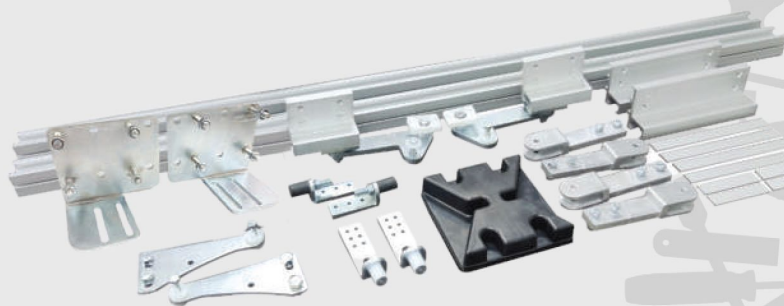

6-TL

Folding out Trackless Bracket Standard Set

Support Trackless Folding Gate Length up to 12' (feet) to 20' (feet)

(Not Include Motor)

- For Stainless Steel Gate.
- For Fully Aluminium Gate.
- For Mount Steel Gate.
- Supports WALL TYPE MOTOR Gate System.

TRACKLESS SYSTEM KIT INCLUDE

- | | | |
|--|---|---|
| <p>①  Stopper Pin x2 pcs</p> | <p>②  Floor Closer x1 pcs</p> | <p>③  Adjustable LC Bracket x2 pcs</p> |
| <p>④  TL Track- 200mm x2 pcs</p> | <p>⑤  Turning Bracket - 100mm x2 set</p> | <p>⑥  Long Bar Join x4 pcs</p> |
| <p>⑦  Opening Stopper x2 pcs</p> | <p>⑧  Wall Mounding Bracket x2 pcs</p> | <p>⑨  Long Bar 1300mm x2 pcs</p> |

Authorized Dealer :

9001:2015

REG:201512631 TRADE MARK

6-TL Black

Folding out Trackless Bracket Standard Set

Support Trackless Folding Gate Length up to 12' (feet) to 20' (feet)

(Not Include Motor)

- *For Stainless Steel Gate.*
- *For Fully Aluminium Gate.*
- *For Mount Steel Gate.*
- *Supports WALL TYPE MOTOR Gate System.*

TRACKLESS SYSTEM KIT INCLUDE

- | | | |
|---|---|---|
| <p>①  Stopper Pin x2 pcs</p> | <p>②  Floor Closer x1 pcs</p> | <p>③  Adjustable LC Bracket x2 pcs</p> |
| <p>④  TL Track - 200mm x2 pcs</p> | <p>⑤  Turning Bracket - 100mm x2 set</p> | <p>⑥  Long Bar Join x4 pcs</p> |
| <p>⑦  Opening Stopper x2 pcs</p> | <p>⑧  Wall Mounting Bracket x2 pcs</p> | <p>⑨  Long Bar 1300mm x2 pcs</p> |