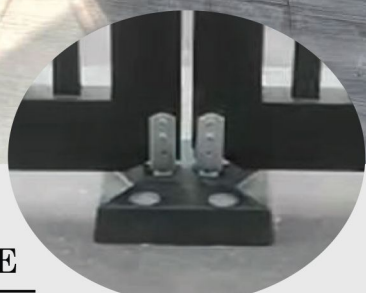

TRACKLESS SYSTEM KIT INCLUDE

- | | | |
|--|---|---|
| <p>①  Stopper Pin x2 pcs</p> | <p>②  Floor Closer x1 pcs</p> | <p>③  Adjustable LC Bracket x2 pcs</p> |
| <p>④  TL Track- 200mm x2 pcs</p> | <p>⑤  Turning Bracket - 100mm x2 set</p> | <p>⑥  Long Bar Join x4 pcs</p> |
| <p>⑦  Opening Stopper x2 pcs</p> | <p>⑧  Wall Mounding Bracket x2 pcs</p> | <p>⑨  Long Bar 1300mm x2 pcs</p> |

Authorized Dealer :

9001:2015

REG:201512631 TRADE MARK

6-TL Black

Folding out Trackless Bracket Standard Set

Support Trackless Folding Gate Length up to 12' (feet) to 20' (feet)

(Not Include Motor)

- *For Stainless Steel Gate.*
- *For Fully Aluminium Gate.*
- *For Mount Steel Gate.*
- *Supports WALL TYPE MOTOR Gate System.*

TRACKLESS SYSTEM KIT INCLUDE

- | | | |
|---|---|---|
| <p>①  Stopper Pin x2 pcs</p> | <p>②  Floor Closer x1 pcs</p> | <p>③  Adjustable LC Bracket x2 pcs</p> |
| <p>④  TL Track - 200mm x2 pcs</p> | <p>⑤  Turning Bracket - 100mm x2 set</p> | <p>⑥  Long Bar Join x4 pcs</p> |
| <p>⑦  Opening Stopper x2 pcs</p> | <p>⑧  Wall Mounting Bracket x2 pcs</p> | <p>⑨  Long Bar 1300mm x2 pcs</p> |