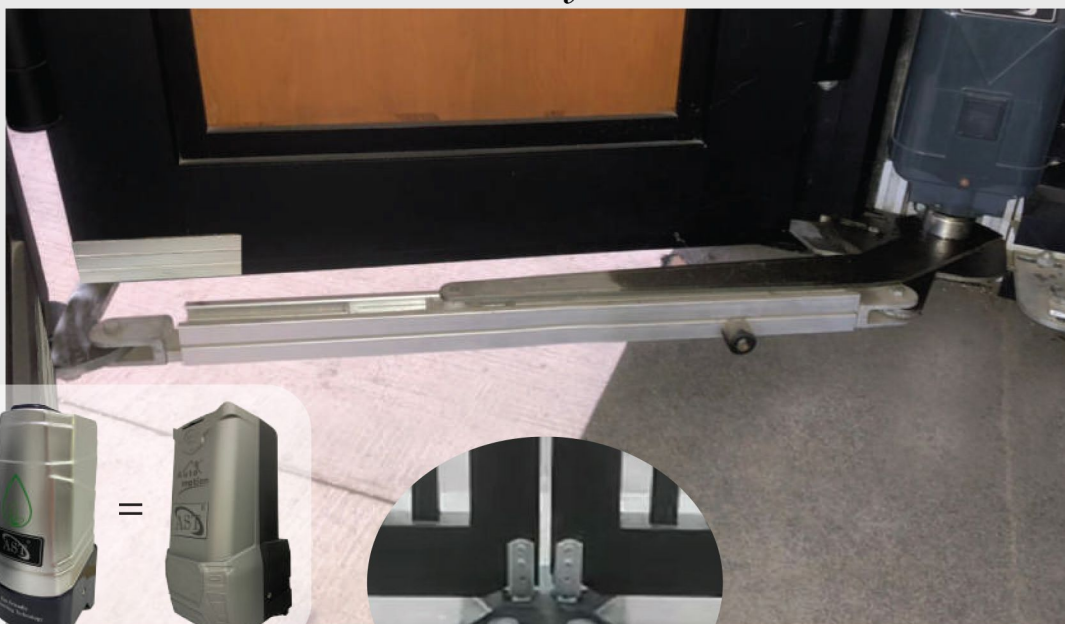

6-TL

Folding out Trackless Bracket Standard Set

Support Trackless Folding Gate Length up to 12' (feet) to 20' (feet)

(Not Include Motor)

- For Stainless Steel Gate.
- For Fully Aluminium Gate.
- For Mount Steel Gate.
- Supports WALL TYPE MOTOR Gate System.

TRACKLESS SYSTEM KIT INCLUDE

- | | | |
|--|---|---|
| <p>①  Stopper Pin x2 pcs</p> | <p>②  Floor Closer x1 pcs</p> | <p>③  Adjustable LC Bracket x2 pcs</p> |
| <p>④  TL Track- 200mm x2 pcs</p> | <p>⑤  Turning Bracket - 100mm x2 set</p> | <p>⑥  Long Bar Join x4 pcs</p> |
| <p>⑦  Opening Stopper x2 pcs</p> | <p>⑧  Wall Mounding Bracket x2 pcs</p> | <p>⑨  Long Bar 1300mm x2 pcs</p> |

Authorized Dealer :

9001:2015

REG:201512631 TRADE MARK

6-TL Black

Folding out Trackless Bracket Standard Set

Support Trackless Folding Gate Length up to 12' (feet) to 20' (feet)

(Not Include Motor)

- *For Stainless Steel Gate.*
- *For Fully Aluminium Gate.*
- *For Mount Steel Gate.*
- *Supports WALL TYPE MOTOR Gate System.*