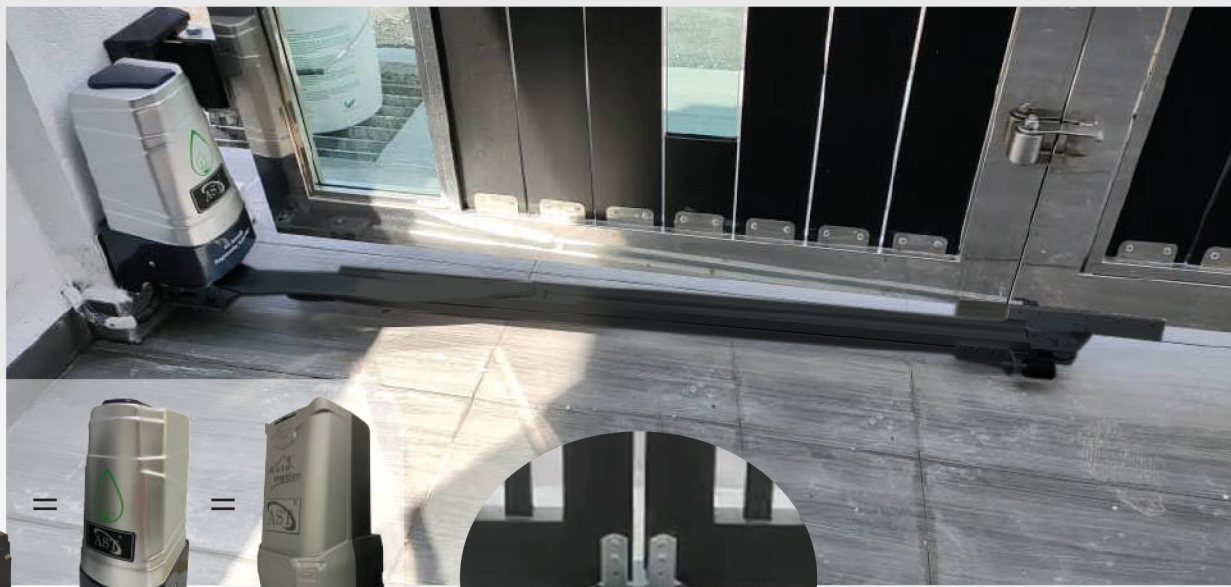

Authorized Dealer :

9001:2015

REG:201512631 TRADE MARK

6-TL Black

Folding out Trackless Bracket Standard Set

Support Trackless Folding Gate Length up to 12' (feet) to 20' (feet)

(Not Include Motor)

- *For Stainless Steel Gate.*
- *For Fully Aluminium Gate.*
- *For Mount Steel Gate.*
- *Supports WALL TYPE MOTOR Gate System.*