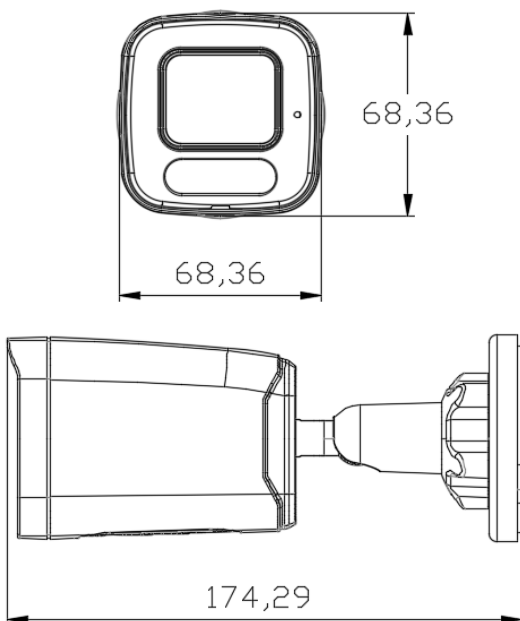

4MP PoE

Dual-light Bullet IP Camera ES Series

IPC-ES8340PN-IR2R-PAT

Introduction

IPC-ES8340PN-IR2R-PAT is a waterproof bullet network camera, suitable for places with low or no light conditions and high definition image quality, such as roads, warehouses, underground parking lots, bars, pipelines, parks, etc.

Dimension

Main Features

HD Lens

PoE

Multi-Platform Support

IP67 Waterproof

Human detection

Onvif

General

Temperature	-10°C- + 60°C
Humidity	10%-90% RH
Power	DC12V±10%/POE
IR Range	4* (Infrared + white light) "IR2":20-30 meters
Consumption	MAX 4W
Material	metal
waterproof	IP67
Weight	Around 360g
Dimension	68.36mm*68.36mm *174.29mm