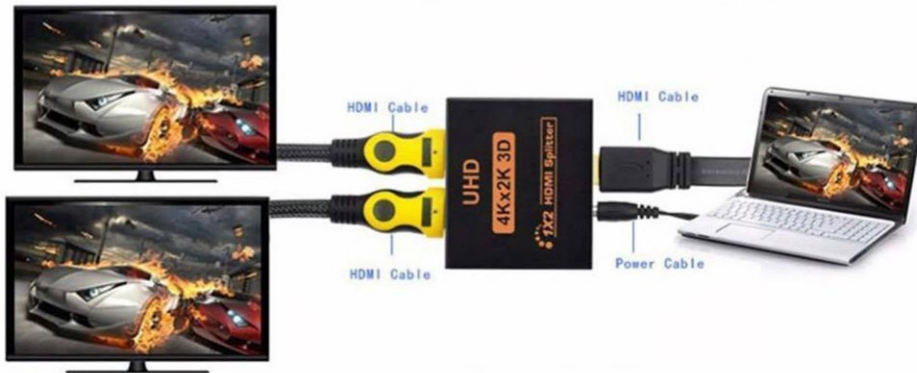

HDMI SPLITTER
1x to 2x

Blue-ray DVD

Product Features

Support 3D Display

HDMI device is defined to achieve the input and output standardizations of 3D system through 3D format and resolution. Take you to 3D vision!

Support HD Mirror Mode

HDMI Two Output

HDMI One Input

Product Display